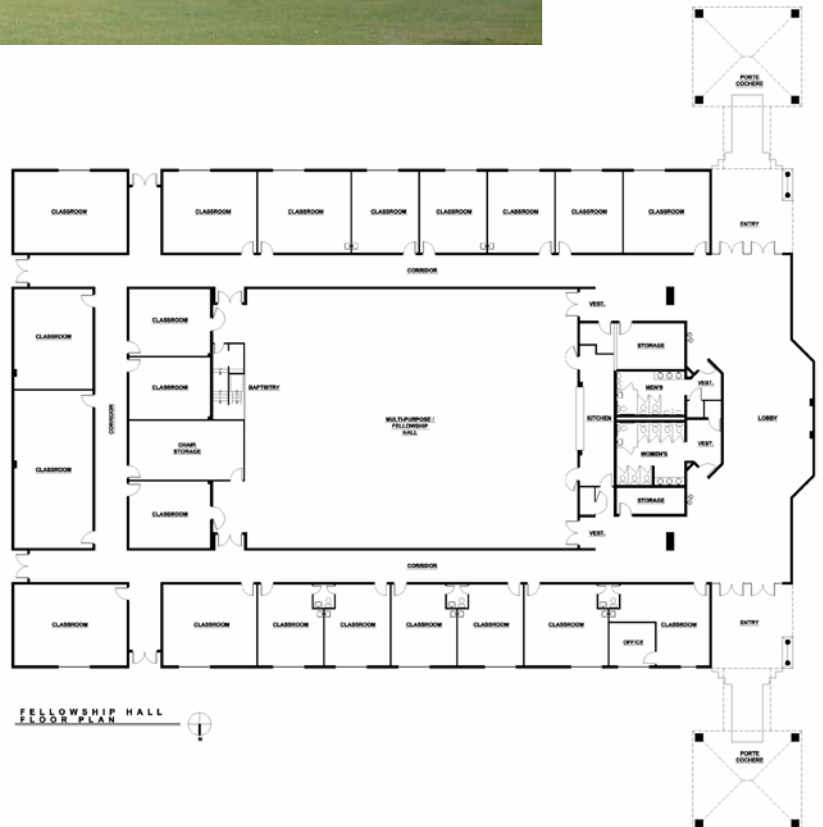

Melbourne Church of Christ

Melbourne Church of Christ

Melbourne, Florida

25,000 s.f. Fellowship hall and religious education classrooms