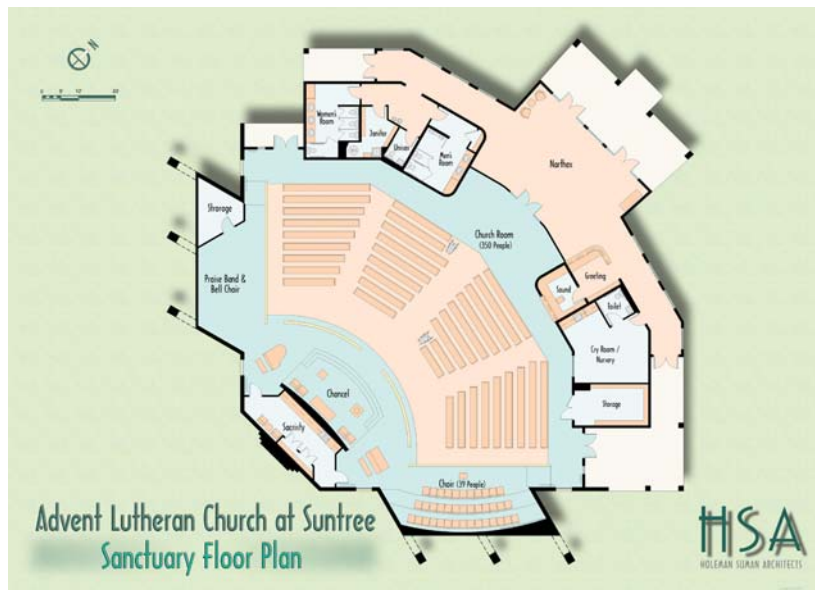

**Advent Lutheran Church**

*Advent Lutheran Church*

*Viera, Florida*

*10,810 s.f. 300-seat sanctuary  
with 24-seat choir loft and bell  
choir.*