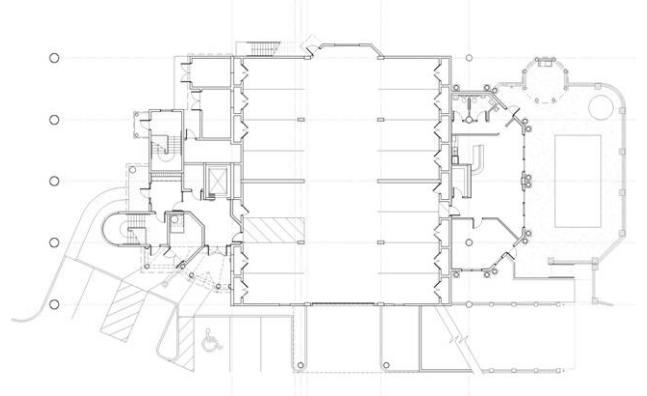

**21 Riverside, Luxury Condominiums**

**HSA**  
HOLEMAN SUMAN ARCHITECTS, INC.

*21 Riverside*

*Don and Judy Molitor*

*Cocoa Village, Florida*

*10 story, 15 unit, 76,943 g.s.f. luxury  
condominiums*

01067